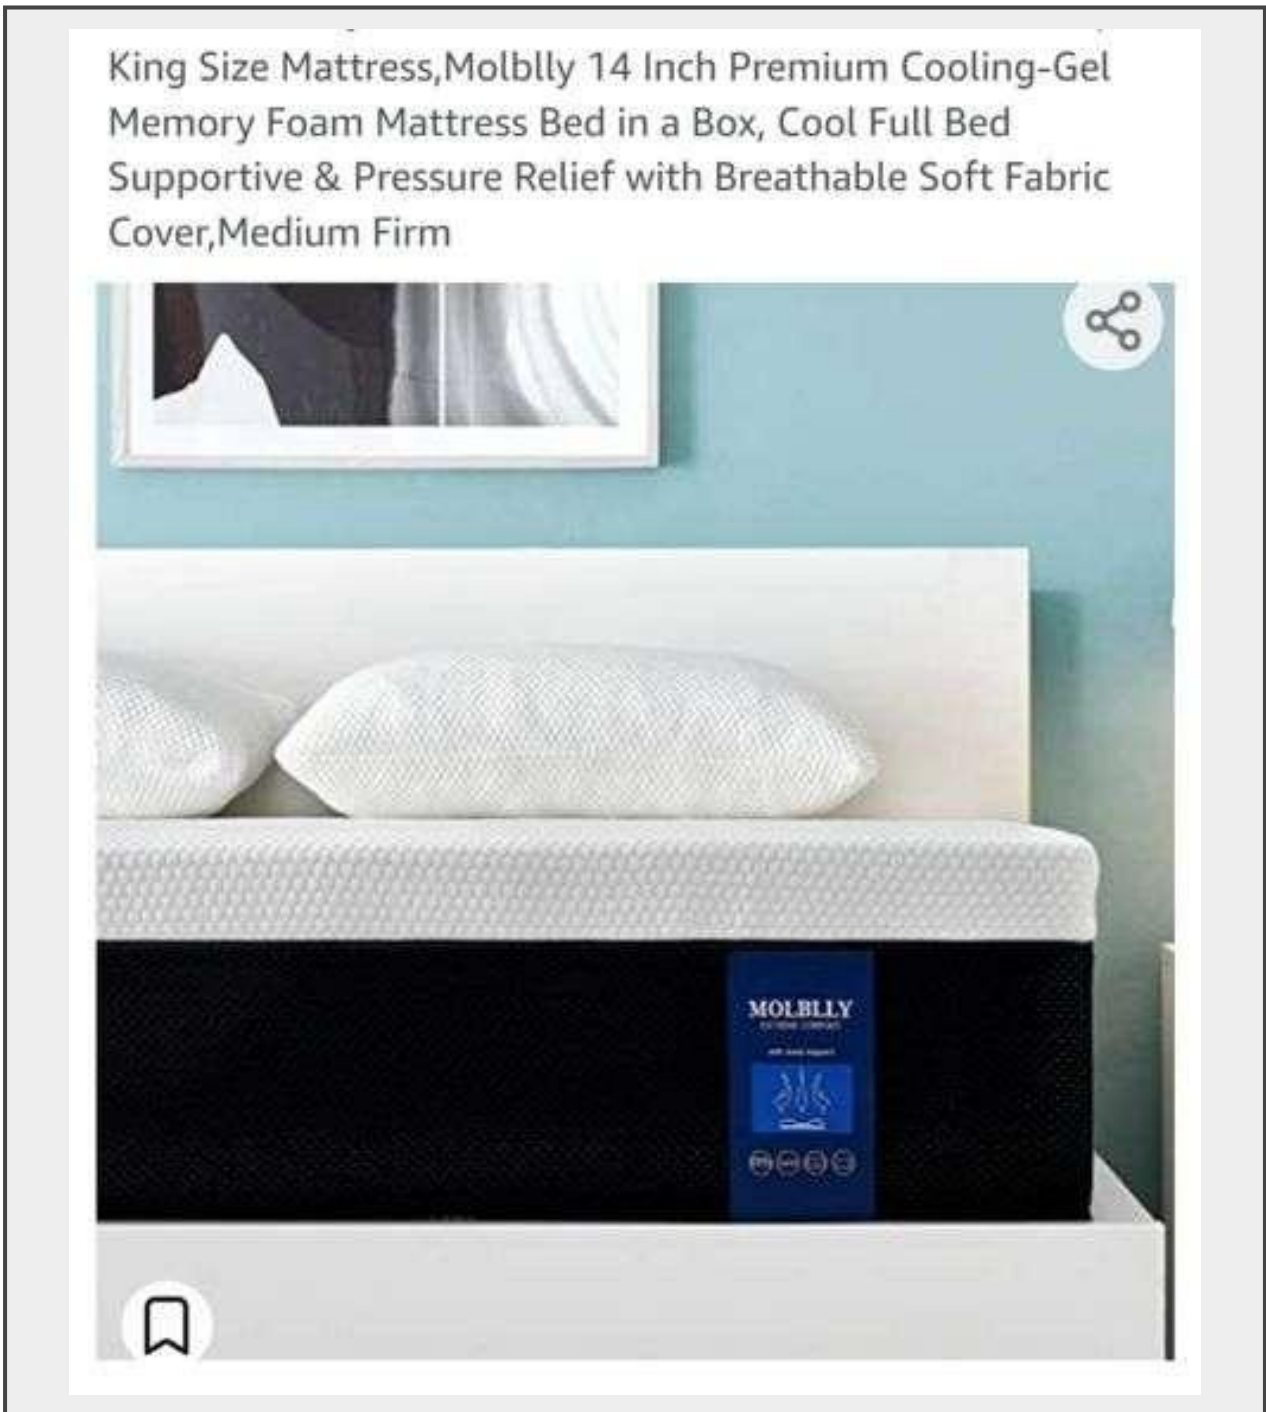

Sale Name: NEW Bathroom Fixtures- Automatic Truck Bed Covers-Fitness Equipment-Furniture-Excellent Christmas Gifts Bought At Your Price!

LOT 37y - King Size Mattress,Molbllly 14 Inch Premium Cooling-Gel Memory Foam Mattress Bed in a Box, Cool Full Bed Supportive & Pressure Relief with Breathable Soft Fabric Cover,Medium Firm

Description

King Size Mattress,Molbllly 14 Inch Premium Cooling-Gel Memory Foam Mattress Bed in a Box, Cool Full Bed Supportive & Pressure Relief with Breathable Soft Fabric Cover,Medium Firm

Sb

Quantity: 1